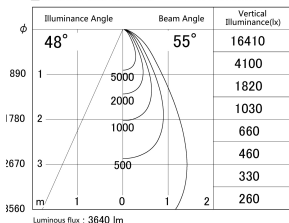

Item no. SD379-3555W9040

Series Name: AMMA Lens type Cylinder Tracklight (SD379)

■ Lighting Distribution Curve (cd/1000 lm)

Installation	Track mount
Type	Lens type tracklight : Cylinder type
Fixture wattage	32W
Beam angle	55deg
Color Temp.	4000K
CRI	Ra>90
Luminous	3638 lm
Body	Die-castaluminumalloy
Body finish	White
Trim finish	White
Reflector finish	N/A
IP Rate	IP20
Light source	COB module
Input Voltage	AC220~240V
Dimming Type	Non-Dimmable
Certificate	CE,CCC
Cut Hole	N/A