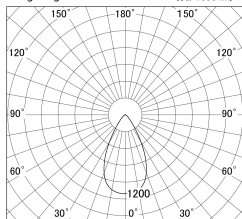

■ Lighting Distribution Curve (cd/1000 lm)