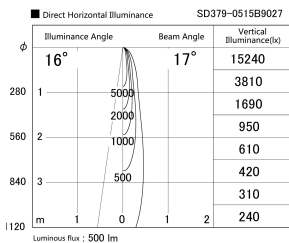

Item no. SD379-0515B9027

Series Name: AMMA Lens type Cylinder Tracklight (SD379)

Installation	Track mount
Type	Lens type tracklight : Cylinder type
Fixture wattage	6W
Beam angle	17deg
Color Temp.	2700K
CRI	Ra>90
Luminous	500 lm
Body	Die-castaluminumalloy
Body finish	Black
Trim finish	Black
Reflector finish	N/A
IP Rate	IP20
Light source	COB module
Input Voltage	AC220~240V
Dimming Type	Non-Dimmable
Certificate	CE,CCC
Cut Hole	N/A