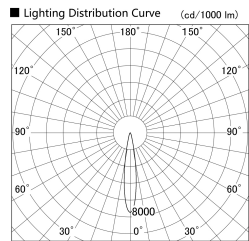

Item no. SD379-0515B9027

Series Name: AMMA Lens type Cylinder Tracklight (SD379)

Installation	Track mount
Type	Lens type tracklight : Cylinder type
Fixture wattage	6W
Beam angle	17deg
Color Temp.	2700K
CRI	Ra>90
Luminous	500 lm
Body	Die-castaluminumalloy
Body finish	Black
Trim finish	Black
Reflector finish	N/A
IP Rate	IP20
Light source	COB module
Input Voltage	AC220~240V
Dimming Type	Non-Dimmable
Certificate	CE,CCC
Cut Hole	N/A