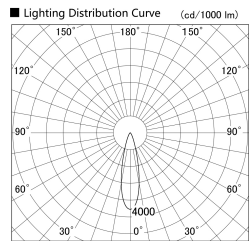

Item no. SD379-0525B9027

Series Name: AMMA Lens type Cylinder Tracklight (SD379)

Installation	Track mount
Type	Lens type tracklight : Cylinder type
Fixture wattage	6W
Beam angle	26deg
Color Temp.	2700K
CRI	Ra>90
Luminous	646 lm
Body	Die-castaluminumalloy
Body finish	Black
Trim finish	Black
Reflector finish	N/A
IP Rate	IP20
Light source	COB module
Input Voltage	AC220~240V
Dimming Type	Non-Dimmable
Certificate	CE,CCC
Cut Hole	N/A