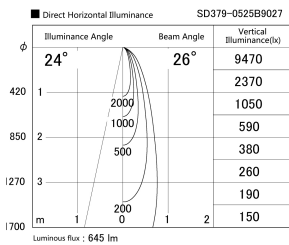

Item no. SD379-0525B9027

Series Name: AMMA Lens type Cylinder Tracklight (SD379)

Installation	Track mount
Type	Lens type tracklight : Cylinder type
Fixture wattage	6W
Beam angle	26deg
Color Temp.	2700K
CRI	Ra>90
Luminous	646 lm
Body	Die-castaluminumalloy
Body finish	Black
Trim finish	Black
Reflector finish	N/A
IP Rate	IP20
Light source	COB module
Input Voltage	AC220~240V
Dimming Type	Non-Dimmable
Certificate	CE,CCC
Cut Hole	N/A