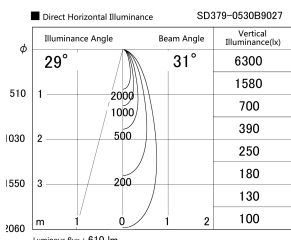

Item no. SD379-0530B9027

Series Name: AMMA Lens type Cylinder Tracklight (SD379)

Installation	Track mount
Type	Lens type tracklight : Cylinder type
Fixture wattage	6W
Beam angle	31deg
Color Temp.	2700K
CRI	Ra>90
Luminous	612 lm
Body	Die-castaluminumalloy
Body finish	Black
Trim finish	Black
Reflector finish	N/A
IP Rate	IP20
Light source	COB module
Input Voltage	AC220~240V
Dimming Type	Non-Dimmable
Certificate	CE,CCC
Cut Hole	N/A