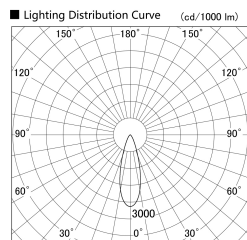

Item no. SD379-0530B9027

Series Name: AMMA Lens type Cylinder Tracklight (SD379)

Installation	Track mount
Type	Lens type tracklight : Cylinder type
Fixture wattage	6W
Beam angle	31deg
Color Temp.	2700K
CRI	Ra>90
Luminous	612 lm
Body	Die-castaluminumalloy
Body finish	Black
Trim finish	Black
Reflector finish	N/A
IP Rate	IP20
Light source	COB module
Input Voltage	AC220~240V
Dimming Type	Non-Dimmable
Certificate	CE,CCC
Cut Hole	N/A