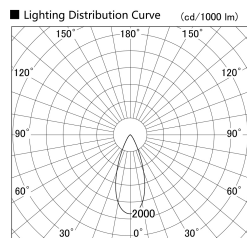

Item no. SD379-0540B9027

Series Name: AMMA Lens type Cylinder Tracklight (SD379)

Installation	Track mount
Type	Lens type tracklight : Cylinder type
Fixture wattage	6W
Beam angle	40deg
Color Temp.	2700K
CRI	Ra>90
Luminous	631 lm
Body	Die-castaluminumalloy
Body finish	Black
Trim finish	Black
Reflector finish	N/A
IP Rate	IP20
Light source	COB module
Input Voltage	AC220~240V
Dimming Type	Non-Dimmable
Certificate	CE,CCC
Cut Hole	N/A