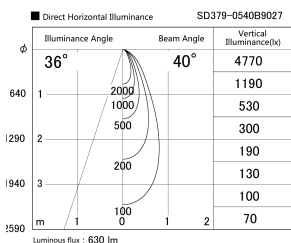

Item no. SD379-0540B9027

Series Name: AMMA Lens type Cylinder Tracklight (SD379)

Installation	Track mount
Type	Lens type tracklight : Cylinder type
Fixture wattage	6W
Beam angle	40deg
Color Temp.	2700K
CRI	Ra>90
Luminous	631 lm
Body	Die-castaluminumalloy
Body finish	Black
Trim finish	Black
Reflector finish	N/A
IP Rate	IP20
Light source	COB module
Input Voltage	AC220~240V
Dimming Type	Non-Dimmable
Certificate	CE,CCC
Cut Hole	N/A