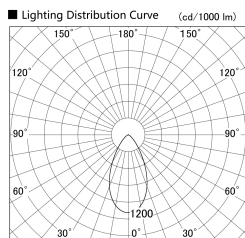

Item no. SD379-0555B9027

Series Name: AMMA Lens type Cylinder Tracklight (SD379)

Installation	Track mount
Type	Lens type tracklight : Cylinder type
Fixture wattage	6W
Beam angle	53deg
Color Temp.	2700K
CRI	Ra>90
Luminous	585 lm
Body	Die-castaluminumalloy
Body finish	Black
Trim finish	Black
Reflector finish	N/A
IP Rate	IP20
Light source	COB module
Input Voltage	AC220~240V
Dimming Type	Non-Dimmable
Certificate	CE,CCC
Cut Hole	N/A