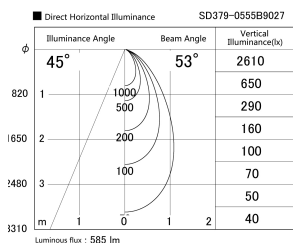

Item no. SD379-0555B9027

Series Name: AMMA Lens type Cylinder Tracklight (SD379)

Installation	Track mount
Type	Lens type tracklight : Cylinder type
Fixture wattage	6W
Beam angle	53deg
Color Temp.	2700K
CRI	Ra>90
Luminous	585 lm
Body	Die-castaluminumalloy
Body finish	Black
Trim finish	Black
Reflector finish	N/A
IP Rate	IP20
Light source	COB module
Input Voltage	AC220~240V
Dimming Type	Non-Dimmable
Certificate	CE,CCC
Cut Hole	N/A