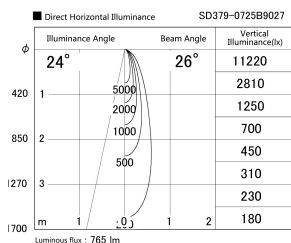

Item no. SD379-0725B9027

Series Name: AMMA Lens type Cylinder Tracklight (SD379)

Installation	Track mount
Type	Lens type tracklight : Cylinder type
Fixture wattage	7.5W
Beam angle	26deg
Color Temp.	2700K
CRI	Ra>90
Luminous	768 lm
Body	Die-castaluminumalloy
Body finish	Black
Trim finish	Black
Reflector finish	N/A
IP Rate	IP20
Light source	COB module
Input Voltage	AC220~240V
Dimming Type	Non-Dimmable
Certificate	CE,CCC
Cut Hole	N/A