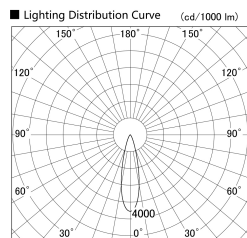

Item no. SD379-0725B9027

Series Name: AMMA Lens type Cylinder Tracklight (SD379)

Installation	Track mount
Type	Lens type tracklight : Cylinder type
Fixture wattage	7.5W
Beam angle	26deg
Color Temp.	2700K
CRI	Ra>90
Luminous	768 lm
Body	Die-castaluminumalloy
Body finish	Black
Trim finish	Black
Reflector finish	N/A
IP Rate	IP20
Light source	COB module
Input Voltage	AC220~240V
Dimming Type	Non-Dimmable
Certificate	CE,CCC
Cut Hole	N/A