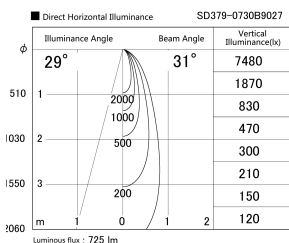

Item no. SD379-0730B9027

Series Name: AMMA Lens type Cylinder Tracklight (SD379)

Installation	Track mount
Type	Lens type tracklight : Cylinder type
Fixture wattage	7.5W
Beam angle	31deg
Color Temp.	2700K
CRI	Ra>90
Luminous	726 lm
Body	Die-castaluminumalloy
Body finish	Black
Trim finish	Black
Reflector finish	N/A
IP Rate	IP20
Light source	COB module
Input Voltage	AC220~240V
Dimming Type	Non-Dimmable
Certificate	CE,CCC
Cut Hole	N/A