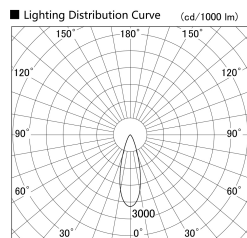

Item no. SD379-0730B9027

Series Name: AMMA Lens type Cylinder Tracklight (SD379)

Installation	Track mount
Type	Lens type tracklight : Cylinder type
Fixture wattage	7.5W
Beam angle	31deg
Color Temp.	2700K
CRI	Ra>90
Luminous	726 lm
Body	Die-castaluminumalloy
Body finish	Black
Trim finish	Black
Reflector finish	N/A
IP Rate	IP20
Light source	COB module
Input Voltage	AC220~240V
Dimming Type	Non-Dimmable
Certificate	CE,CCC
Cut Hole	N/A