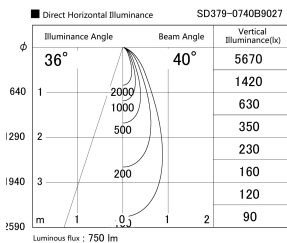

Item no. SD379-0740B9027

Series Name: AMMA Lens type Cylinder Tracklight (SD379)

Installation	Track mount
Type	Lens type tracklight : Cylinder type
Fixture wattage	7.5W
Beam angle	40deg
Color Temp.	2700K
CRI	Ra>90
Luminous	749 lm
Body	Die-castaluminumalloy
Body finish	Black
Trim finish	Black
Reflector finish	N/A
IP Rate	IP20
Light source	COB module
Input Voltage	AC220~240V
Dimming Type	Non-Dimmable
Certificate	CE,CCC
Cut Hole	N/A