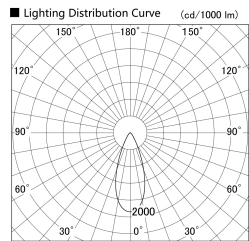

Item no. SD379-0740B9027

Series Name: AMMA Lens type Cylinder Tracklight (SD379)

Installation	Track mount
Type	Lens type tracklight : Cylinder type
Fixture wattage	7.5W
Beam angle	40deg
Color Temp.	2700K
CRI	Ra>90
Luminous	749 lm
Body	Die-castaluminumalloy
Body finish	Black
Trim finish	Black
Reflector finish	N/A
IP Rate	IP20
Light source	COB module
Input Voltage	AC220~240V
Dimming Type	Non-Dimmable
Certificate	CE,CCC
Cut Hole	N/A