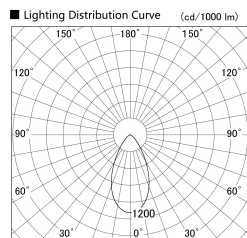

Item no. SD379-0755B9027

Series Name: AMMA Lens type Cylinder Tracklight (SD379)

Installation	Track mount
Type	Lens type tracklight : Cylinder type
Fixture wattage	7.5W
Beam angle	53deg
Color Temp.	2700K
CRI	Ra>90
Luminous	694 lm
Body	Die-castaluminumalloy
Body finish	Black
Trim finish	Black
Reflector finish	N/A
IP Rate	IP20
Light source	COB module
Input Voltage	AC220~240V
Dimming Type	Non-Dimmable
Certificate	CE,CCC
Cut Hole	N/A