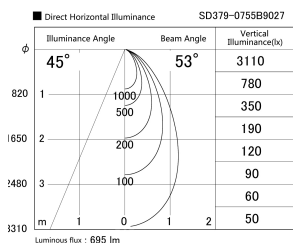

Item no. SD379-0755B9027

Series Name: AMMA Lens type Cylinder Tracklight (SD379)

Installation	Track mount
Type	Lens type tracklight : Cylinder type
Fixture wattage	7.5W
Beam angle	53deg
Color Temp.	2700K
CRI	Ra>90
Luminous	694 lm
Body	Die-castaluminumalloy
Body finish	Black
Trim finish	Black
Reflector finish	N/A
IP Rate	IP20
Light source	COB module
Input Voltage	AC220~240V
Dimming Type	Non-Dimmable
Certificate	CE,CCC
Cut Hole	N/A