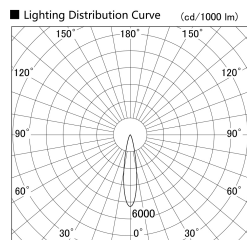

Item no. SD379-0920B9027

Series Name: AMMA Lens type Cylinder Tracklight (SD379)

Installation	Track mount
Type	Lens type tracklight : Cylinder type
Fixture wattage	10.5W
Beam angle	20deg
Color Temp.	2700K
CRI	Ra>90
Luminous	841 lm
Body	Die-castaluminumalloy
Body finish	Black
Trim finish	Black
Reflector finish	N/A
IP Rate	IP20
Light source	COB module
Input Voltage	AC220~240V
Dimming Type	Non-Dimmable
Certificate	CE,CCC
Cut Hole	N/A