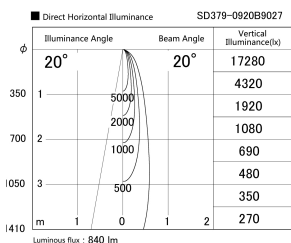

Item no. SD379-0920B9027

Series Name: AMMA Lens type Cylinder Tracklight (SD379)

Installation	Track mount
Type	Lens type tracklight : Cylinder type
Fixture wattage	10.5W
Beam angle	20deg
Color Temp.	2700K
CRI	Ra>90
Luminous	841 lm
Body	Die-castaluminumalloy
Body finish	Black
Trim finish	Black
Reflector finish	N/A
IP Rate	IP20
Light source	COB module
Input Voltage	AC220~240V
Dimming Type	Non-Dimmable
Certificate	CE,CCC
Cut Hole	N/A