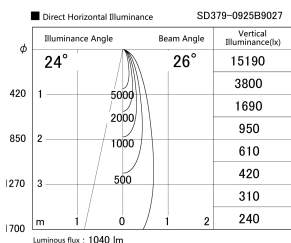

Item no. SD379-0925B9027

Series Name: AMMA Lens type Cylinder Tracklight (SD379)

Installation	Track mount
Type	Lens type tracklight : Cylinder type
Fixture wattage	10.5W
Beam angle	26deg
Color Temp.	2700K
CRI	Ra>90
Luminous	1038 lm
Body	Die-castaluminumalloy
Body finish	Black
Trim finish	Black
Reflector finish	N/A
IP Rate	IP20
Light source	COB module
Input Voltage	AC220~240V
Dimming Type	Non-Dimmable
Certificate	CE,CCC
Cut Hole	N/A