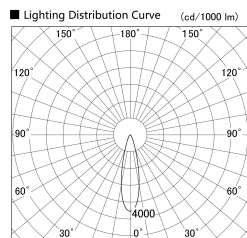

Item no. SD379-0925B9027

Series Name: AMMA Lens type Cylinder Tracklight (SD379)

Installation	Track mount
Type	Lens type tracklight : Cylinder type
Fixture wattage	10.5W
Beam angle	26deg
Color Temp.	2700K
CRI	Ra>90
Luminous	1038 lm
Body	Die-castaluminumalloy
Body finish	Black
Trim finish	Black
Reflector finish	N/A
IP Rate	IP20
Light source	COB module
Input Voltage	AC220~240V
Dimming Type	Non-Dimmable
Certificate	CE,CCC
Cut Hole	N/A