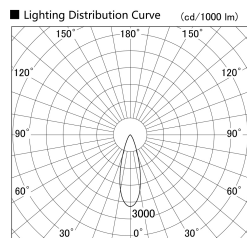

Item no. SD379-0930B9027

Series Name: AMMA Lens type Cylinder Tracklight (SD379)

Installation	Track mount
Type	Lens type tracklight : Cylinder type
Fixture wattage	10.5W
Beam angle	31deg
Color Temp.	2700K
CRI	Ra>90
Luminous	982 lm
Body	Die-castaluminumalloy
Body finish	Black
Trim finish	Black
Reflector finish	N/A
IP Rate	IP20
Light source	COB module
Input Voltage	AC220~240V
Dimming Type	Non-Dimmable
Certificate	CE,CCC
Cut Hole	N/A