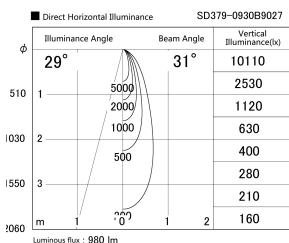

Item no. SD379-0930B9027

Series Name: AMMA Lens type Cylinder Tracklight (SD379)

Installation	Track mount
Type	Lens type tracklight : Cylinder type
Fixture wattage	10.5W
Beam angle	31deg
Color Temp.	2700K
CRI	Ra>90
Luminous	982 lm
Body	Die-castaluminumalloy
Body finish	Black
Trim finish	Black
Reflector finish	N/A
IP Rate	IP20
Light source	COB module
Input Voltage	AC220~240V
Dimming Type	Non-Dimmable
Certificate	CE,CCC
Cut Hole	N/A