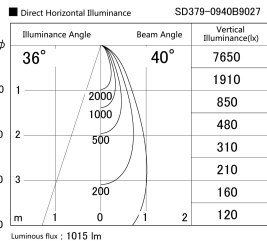

Item no. SD379-0940B9027

Series Name: AMMA Lens type Cylinder Tracklight (SD379)

Installation	Track mount
Type	Lens type tracklight : Cylinder type
Fixture wattage	10.5W
Beam angle	40deg
Color Temp.	2700K
CRI	Ra>90
Luminous	1013 lm
Body	Die-castaluminumalloy
Body finish	Black
Trim finish	Black
Reflector finish	N/A
IP Rate	IP20
Light source	COB module
Input Voltage	AC220~240V
Dimming Type	Non-Dimmable
Certificate	CE,CCC
Cut Hole	N/A