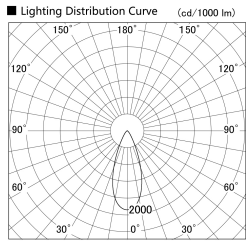

Item no. SD379-0940B9027

Series Name: AMMA Lens type Cylinder Tracklight (SD379)

Installation	Track mount
Type	Lens type tracklight : Cylinder type
Fixture wattage	10.5W
Beam angle	40deg
Color Temp.	2700K
CRI	Ra>90
Luminous	1013 lm
Body	Die-castaluminumalloy
Body finish	Black
Trim finish	Black
Reflector finish	N/A
IP Rate	IP20
Light source	COB module
Input Voltage	AC220~240V
Dimming Type	Non-Dimmable
Certificate	CE,CCC
Cut Hole	N/A