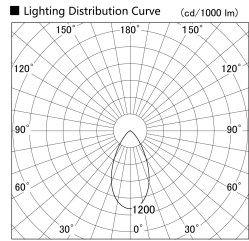

Item no. SD379-0955B9027

Series Name: AMMA Lens type Cylinder Tracklight (SD379)

| | |
|------------------|---|
| Installation | Track mount |
| Type | Lens type tracklight : Cylinder type |
| Fixture wattage | 10.5W |
| Beam angle | 53deg |
| Color Temp. | 2700K |
| CRI | Ra>90 |
| Luminous | 939 lm |
| Body | Die-castaluminumalloy |
| Body finish | Black |
| Trim finish | Black |
| Reflector finish | N/A |
| IP Rate | IP20 |
| Light source | COB module |
| Input Voltage | AC220~240V |
| Dimming Type | Non-Dimmable |
| Certificate | CE,CCC |
| Cut Hole | N/A |