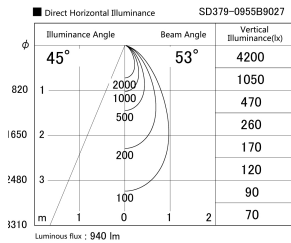

Item no. SD379-0955B9027

Series Name: AMMA Lens type Cylinder Tracklight (SD379)

| | |
|------------------|---|
| Installation | Track mount |
| Type | Lens type tracklight : Cylinder type |
| Fixture wattage | 10.5W |
| Beam angle | 53deg |
| Color Temp. | 2700K |
| CRI | Ra>90 |
| Luminous | 939 lm |
| Body | Die-castaluminumalloy |
| Body finish | Black |
| Trim finish | Black |
| Reflector finish | N/A |
| IP Rate | IP20 |
| Light source | COB module |
| Input Voltage | AC220~240V |
| Dimming Type | Non-Dimmable |
| Certificate | CE,CCC |
| Cut Hole | N/A |