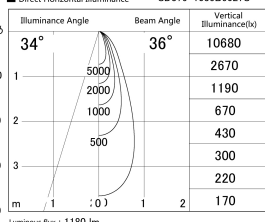

Item no. SD379-1035B9027S

Series Name: AMMA Lens type Cylinder Tracklight (SD379)

■ Lighting Distribution Curve (cd/1000 lm)

Installation	Track mount
Type	Lens type tracklight : Cylinder type
Fixture wattage	10.5W
Beam angle	36deg
Color Temp.	2700K
CRI	Ra>90
Luminous	1178 lm
Body	Die-castaluminumalloy
Body finish	Black
Trim finish	Black
Reflector finish	N/A
IP Rate	IP20
Light source	COB module
Input Voltage	AC220~240V
Dimming Type	Non-Dimmable
Certificate	CE,CCC
Cut Hole	N/A