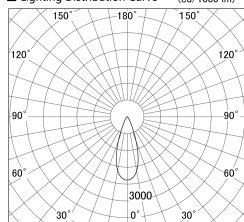

■ Lighting Distribution Curve (cd/1000 lm)