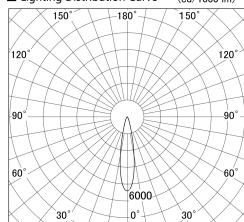

■ Lighting Distribution Curve (cd/1000 lm)