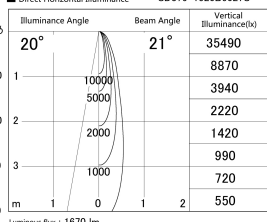

Item no. SD379-1520B9027S

Series Name: AMMA Lens type Cylinder Tracklight (SD379)

■ Lighting Distribution Curve (cd/1000 lm)

Installation	Track mount
Type	Lens type tracklight : Cylinder type
Fixture wattage	14W
Beam angle	21deg
Color Temp.	2700K
CRI	Ra>90
Luminous	1670 lm
Body	Die-castaluminumalloy
Body finish	Black
Trim finish	Black
Reflector finish	N/A
IP Rate	IP20
Light source	COB module
Input Voltage	AC220~240V
Dimming Type	Non-Dimmable
Certificate	CE,CCC
Cut Hole	N/A