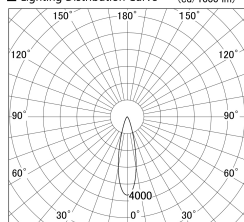

■ Lighting Distribution Curve (cd/1000 lm)