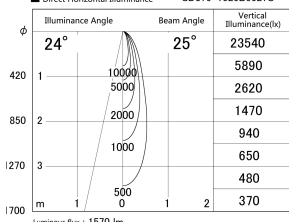

Item no. SD379-1525B9027S

Series Name: AMMA Lens type Cylinder Tracklight (SD379)

■ Lighting Distribution Curve (cd/1000 lm)

Installation	Track mount
Type	Lens type tracklight : Cylinder type
Fixture wattage	14W
Beam angle	25deg
Color Temp.	2700K
CRI	Ra>90
Luminous	1572 lm
Body	Die-castaluminumalloy
Body finish	Black
Trim finish	Black
Reflector finish	N/A
IP Rate	IP20
Light source	COB module
Input Voltage	AC220~240V
Dimming Type	Non-Dimmable
Certificate	CE,CCC
Cut Hole	N/A