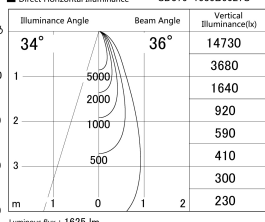

Item no. SD379-1535B9027S

Series Name: AMMA Lens type Cylinder Tracklight (SD379)

■ Lighting Distribution Curve (cd/1000 lm)

Installation	Track mount
Type	Lens type tracklight : Cylinder type
Fixture wattage	14W
Beam angle	36deg
Color Temp.	2700K
CRI	Ra>90
Luminous	1625 lm
Body	Die-castaluminumalloy
Body finish	Black
Trim finish	Black
Reflector finish	N/A
IP Rate	IP20
Light source	COB module
Input Voltage	AC220~240V
Dimming Type	Non-Dimmable
Certificate	CE,CCC
Cut Hole	N/A