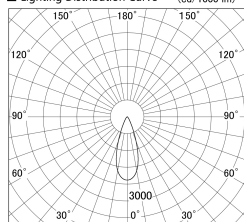

■ Lighting Distribution Curve (cd/1000 lm)