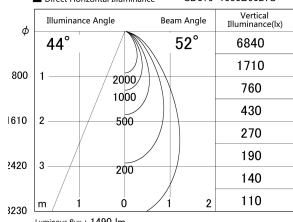

Item no. SD379-1550B9027S

Series Name: AMMA Lens type Cylinder Tracklight (SD379)

■ Lighting Distribution Curve (cd/1000 lm)

Installation	Track mount
Type	Lens type tracklight : Cylinder type
Fixture wattage	14W
Beam angle	52deg
Color Temp.	2700K
CRI	Ra>90
Luminous	1488 lm
Body	Die-castaluminumalloy
Body finish	Black
Trim finish	Black
Reflector finish	N/A
IP Rate	IP20
Light source	COB module
Input Voltage	AC220~240V
Dimming Type	Non-Dimmable
Certificate	CE,CCC
Cut Hole	N/A