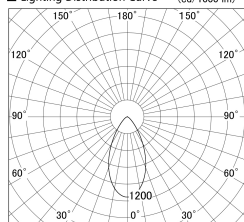

■ Lighting Distribution Curve (cd/1000 lm)