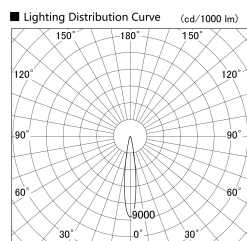

Item no. SD379-1015B9027

Series Name: AMMA Lens type Cylinder Tracklight (SD379)

Installation	Track mount
Type	Lens type tracklight : Cylinder type
Fixture wattage	10.5W
Beam angle	16deg
Color Temp.	2700K
CRI	Ra>90
Luminous	961 lm
Body	Die-castaluminumalloy
Body finish	Black
Trim finish	Black
Reflector finish	N/A
IP Rate	IP20
Light source	COB module
Input Voltage	AC220~240V
Dimming Type	Non-Dimmable
Certificate	CE,CCC
Cut Hole	N/A