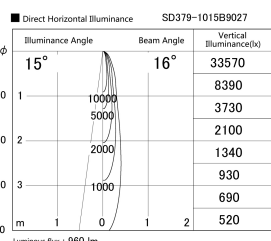

Item no. SD379-1015B9027

Series Name: AMMA Lens type Cylinder Tracklight (SD379)

Installation	Track mount
Type	Lens type tracklight : Cylinder type
Fixture wattage	10.5W
Beam angle	16deg
Color Temp.	2700K
CRI	Ra>90
Luminous	961 lm
Body	Die-castaluminumalloy
Body finish	Black
Trim finish	Black
Reflector finish	N/A
IP Rate	IP20
Light source	COB module
Input Voltage	AC220~240V
Dimming Type	Non-Dimmable
Certificate	CE,CCC
Cut Hole	N/A