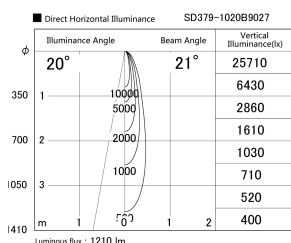

Item no. SD379-1020B9027

Series Name: AMMA Lens type Cylinder Tracklight (SD379)

Installation	Track mount
Type	Lens type tracklight : Cylinder type
Fixture wattage	10.5W
Beam angle	21deg
Color Temp.	2700K
CRI	Ra>90
Luminous	1210 lm
Body	Die-castaluminumalloy
Body finish	Black
Trim finish	Black
Reflector finish	N/A
IP Rate	IP20
Light source	COB module
Input Voltage	AC220~240V
Dimming Type	Non-Dimmable
Certificate	CE,CCC
Cut Hole	N/A