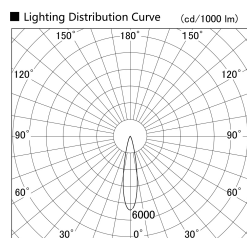

Item no. SD379-1020B9027

Series Name: AMMA Lens type Cylinder Tracklight (SD379)

Installation	Track mount
Type	Lens type tracklight : Cylinder type
Fixture wattage	10.5W
Beam angle	21deg
Color Temp.	2700K
CRI	Ra>90
Luminous	1210 lm
Body	Die-castaluminumalloy
Body finish	Black
Trim finish	Black
Reflector finish	N/A
IP Rate	IP20
Light source	COB module
Input Voltage	AC220~240V
Dimming Type	Non-Dimmable
Certificate	CE,CCC
Cut Hole	N/A