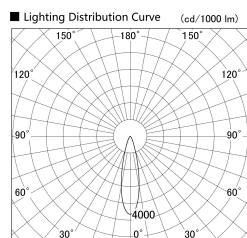

Item no. SD379-1025B9027

Series Name: AMMA Lens type Cylinder Tracklight (SD379)

Installation	Track mount
Type	Lens type tracklight : Cylinder type
Fixture wattage	10.5W
Beam angle	25deg
Color Temp.	2700K
CRI	Ra>90
Luminous	1140 lm
Body	Die-castaluminumalloy
Body finish	Black
Trim finish	Black
Reflector finish	N/A
IP Rate	IP20
Light source	COB module
Input Voltage	AC220~240V
Dimming Type	Non-Dimmable
Certificate	CE,CCC
Cut Hole	N/A