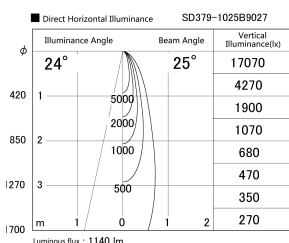

Item no. SD379-1025B9027

Series Name: AMMA Lens type Cylinder Tracklight (SD379)

Installation	Track mount
Type	Lens type tracklight : Cylinder type
Fixture wattage	10.5W
Beam angle	25deg
Color Temp.	2700K
CRI	Ra>90
Luminous	1140 lm
Body	Die-castaluminumalloy
Body finish	Black
Trim finish	Black
Reflector finish	N/A
IP Rate	IP20
Light source	COB module
Input Voltage	AC220~240V
Dimming Type	Non-Dimmable
Certificate	CE,CCC
Cut Hole	N/A