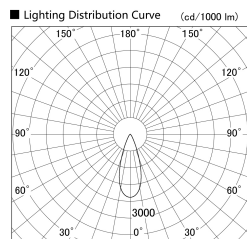

Item no. SD379-1035B9027

Series Name: AMMA Lens type Cylinder Tracklight (SD379)

Installation	Track mount
Type	Lens type tracklight : Cylinder type
Fixture wattage	10.5W
Beam angle	36deg
Color Temp.	2700K
CRI	Ra>90
Luminous	1178 lm
Body	Die-castaluminumalloy
Body finish	Black
Trim finish	Black
Reflector finish	N/A
IP Rate	IP20
Light source	COB module
Input Voltage	AC220~240V
Dimming Type	Non-Dimmable
Certificate	CE,CCC
Cut Hole	N/A