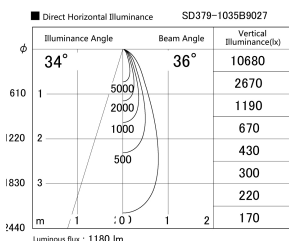

Item no. SD379-1035B9027

Series Name: AMMA Lens type Cylinder Tracklight (SD379)

Installation	Track mount
Type	Lens type tracklight : Cylinder type
Fixture wattage	10.5W
Beam angle	36deg
Color Temp.	2700K
CRI	Ra>90
Luminous	1178 lm
Body	Die-castaluminumalloy
Body finish	Black
Trim finish	Black
Reflector finish	N/A
IP Rate	IP20
Light source	COB module
Input Voltage	AC220~240V
Dimming Type	Non-Dimmable
Certificate	CE,CCC
Cut Hole	N/A