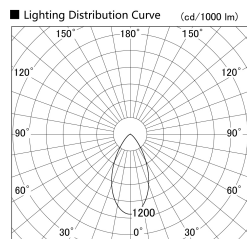

Item no. SD379-1050B9027

Series Name: AMMA Lens type Cylinder Tracklight (SD379)

Installation	Track mount
Type	Lens type tracklight : Cylinder type
Fixture wattage	10.5W
Beam angle	52deg
Color Temp.	2700K
CRI	Ra>90
Luminous	1079 lm
Body	Die-castaluminumalloy
Body finish	Black
Trim finish	Black
Reflector finish	N/A
IP Rate	IP20
Light source	COB module
Input Voltage	AC220~240V
Dimming Type	Non-Dimmable
Certificate	CE,CCC
Cut Hole	N/A