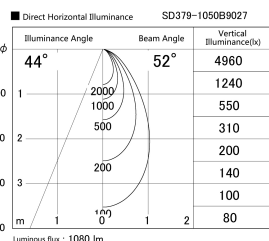

Item no. SD379-1050B9027

Series Name: AMMA Lens type Cylinder Tracklight (SD379)

Installation	Track mount
Type	Lens type tracklight : Cylinder type
Fixture wattage	10.5W
Beam angle	52deg
Color Temp.	2700K
CRI	Ra>90
Luminous	1079 lm
Body	Die-castaluminumalloy
Body finish	Black
Trim finish	Black
Reflector finish	N/A
IP Rate	IP20
Light source	COB module
Input Voltage	AC220~240V
Dimming Type	Non-Dimmable
Certificate	CE,CCC
Cut Hole	N/A