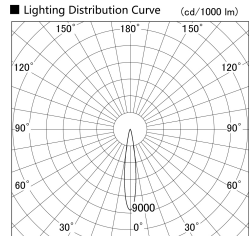

Item no. SD379-1515B9027

Series Name: AMMA Lens type Cylinder Tracklight (SD379)

Installation	Track mount
Type	Lens type tracklight : Cylinder type
Fixture wattage	14W
Beam angle	16deg
Color Temp.	2700K
CRI	Ra>90
Luminous	1295 lm
Body	Die-castaluminumalloy
Body finish	Black
Trim finish	Black
Reflector finish	N/A
IP Rate	IP20
Light source	COB module
Input Voltage	AC220~240V
Dimming Type	Non-Dimmable
Certificate	CE,CCC
Cut Hole	N/A