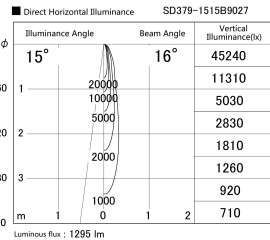

Item no. SD379-1515B9027

Series Name: AMMA Lens type Cylinder Tracklight (SD379)

Installation	Track mount
Type	Lens type tracklight : Cylinder type
Fixture wattage	14W
Beam angle	16deg
Color Temp.	2700K
CRI	Ra>90
Luminous	1295 lm
Body	Die-castaluminumalloy
Body finish	Black
Trim finish	Black
Reflector finish	N/A
IP Rate	IP20
Light source	COB module
Input Voltage	AC220~240V
Dimming Type	Non-Dimmable
Certificate	CE,CCC
Cut Hole	N/A