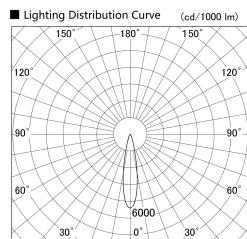

Item no. SD379-1520B9027

Series Name: AMMA Lens type Cylinder Tracklight (SD379)

Installation	Track mount
Type	Lens type tracklight : Cylinder type
Fixture wattage	14W
Beam angle	21deg
Color Temp.	2700K
CRI	Ra>90
Luminous	1670 lm
Body	Die-castaluminumalloy
Body finish	Black
Trim finish	Black
Reflector finish	N/A
IP Rate	IP20
Light source	COB module
Input Voltage	AC220~240V
Dimming Type	Non-Dimmable
Certificate	CE,CCC
Cut Hole	N/A