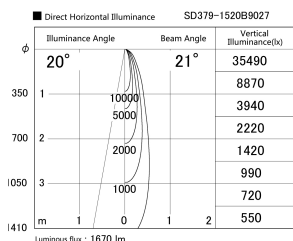

Item no. SD379-1520B9027

Series Name: AMMA Lens type Cylinder Tracklight (SD379)

Installation	Track mount
Type	Lens type tracklight : Cylinder type
Fixture wattage	14W
Beam angle	21deg
Color Temp.	2700K
CRI	Ra>90
Luminous	1670 lm
Body	Die-castaluminumalloy
Body finish	Black
Trim finish	Black
Reflector finish	N/A
IP Rate	IP20
Light source	COB module
Input Voltage	AC220~240V
Dimming Type	Non-Dimmable
Certificate	CE,CCC
Cut Hole	N/A