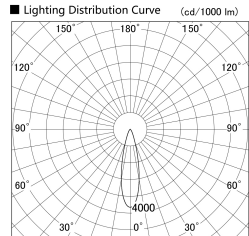

Item no. SD379-1525B9027

Series Name: AMMA Lens type Cylinder Tracklight (SD379)

Installation	Track mount
Type	Lens type tracklight : Cylinder type
Fixture wattage	14W
Beam angle	25deg
Color Temp.	2700K
CRI	Ra>90
Luminous	1572 lm
Body	Die-castaluminumalloy
Body finish	Black
Trim finish	Black
Reflector finish	N/A
IP Rate	IP20
Light source	COB module
Input Voltage	AC220~240V
Dimming Type	Non-Dimmable
Certificate	CE,CCC
Cut Hole	N/A