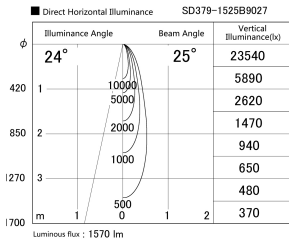

Item no. SD379-1525B9027

Series Name: AMMA Lens type Cylinder Tracklight (SD379)

Installation	Track mount
Type	Lens type tracklight : Cylinder type
Fixture wattage	14W
Beam angle	25deg
Color Temp.	2700K
CRI	Ra>90
Luminous	1572 lm
Body	Die-castaluminumalloy
Body finish	Black
Trim finish	Black
Reflector finish	N/A
IP Rate	IP20
Light source	COB module
Input Voltage	AC220~240V
Dimming Type	Non-Dimmable
Certificate	CE,CCC
Cut Hole	N/A