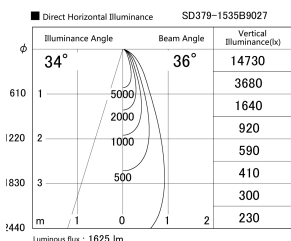

Item no. SD379-1535B9027

Series Name: AMMA Lens type Cylinder Tracklight (SD379)

Installation	Track mount
Type	Lens type tracklight : Cylinder type
Fixture wattage	14W
Beam angle	36deg
Color Temp.	2700K
CRI	Ra>90
Luminous	1625 lm
Body	Die-castaluminumalloy
Body finish	Black
Trim finish	Black
Reflector finish	N/A
IP Rate	IP20
Light source	COB module
Input Voltage	AC220~240V
Dimming Type	Non-Dimmable
Certificate	CE,CCC
Cut Hole	N/A