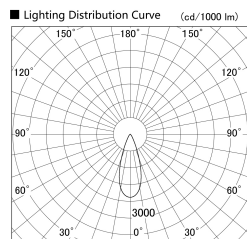

Item no. SD379-1535B9027

Series Name: AMMA Lens type Cylinder Tracklight (SD379)

Installation	Track mount
Type	Lens type tracklight : Cylinder type
Fixture wattage	14W
Beam angle	36deg
Color Temp.	2700K
CRI	Ra>90
Luminous	1625 lm
Body	Die-castaluminumalloy
Body finish	Black
Trim finish	Black
Reflector finish	N/A
IP Rate	IP20
Light source	COB module
Input Voltage	AC220~240V
Dimming Type	Non-Dimmable
Certificate	CE,CCC
Cut Hole	N/A