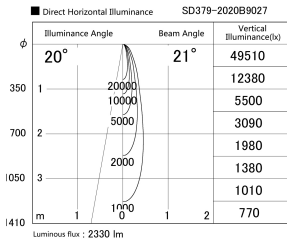

Item no. SD379-2020B9027

Series Name: AMMA Lens type Cylinder Tracklight (SD379)

Installation	Track mount
Type	Lens type tracklight : Cylinder type
Fixture wattage	21W
Beam angle	21deg
Color Temp.	2700K
CRI	Ra>90
Luminous	2330 lm
Body	Die-cast aluminum alloy
Body finish	Black
Trim finish	Black
Reflector finish	N/A
IP Rate	IP20
Light source	COB module
Input Voltage	AC220~240V
Dimming Type	Non-Dimmable
Certificate	CE,CCC
Cut Hole	N/A