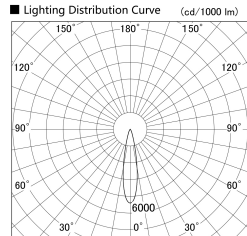

Item no. SD379-2020B9027

Series Name: AMMA Lens type Cylinder Tracklight (SD379)

Installation	Track mount
Type	Lens type tracklight : Cylinder type
Fixture wattage	21W
Beam angle	21deg
Color Temp.	2700K
CRI	Ra>90
Luminous	2330 lm
Body	Die-cast aluminum alloy
Body finish	Black
Trim finish	Black
Reflector finish	N/A
IP Rate	IP20
Light source	COB module
Input Voltage	AC220~240V
Dimming Type	Non-Dimmable
Certificate	CE,CCC
Cut Hole	N/A