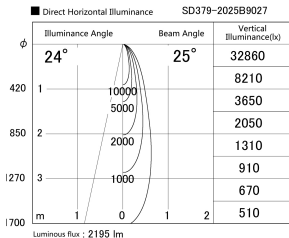

Item no. SD379-2025B9027

Series Name: AMMA Lens type Cylinder Tracklight (SD379)

Installation	Track mount
Type	Lens type tracklight : Cylinder type
Fixture wattage	21W
Beam angle	25deg
Color Temp.	2700K
CRI	Ra>90
Luminous	2194 lm
Body	Die-castaluminumalloy
Body finish	Black
Trim finish	Black
Reflector finish	N/A
IP Rate	IP20
Light source	COB module
Input Voltage	AC220~240V
Dimming Type	Non-Dimmable
Certificate	CE,CCC
Cut Hole	N/A