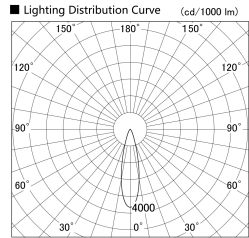

Item no. SD379-2025B9027

Series Name: AMMA Lens type Cylinder Tracklight (SD379)

Installation	Track mount
Type	Lens type tracklight : Cylinder type
Fixture wattage	21W
Beam angle	25deg
Color Temp.	2700K
CRI	Ra>90
Luminous	2194 lm
Body	Die-castaluminumalloy
Body finish	Black
Trim finish	Black
Reflector finish	N/A
IP Rate	IP20
Light source	COB module
Input Voltage	AC220~240V
Dimming Type	Non-Dimmable
Certificate	CE,CCC
Cut Hole	N/A