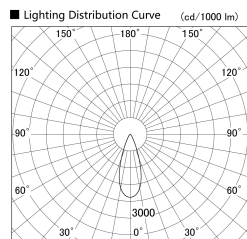

Item no. SD379-2035B9027

Series Name: AMMA Lens type Cylinder Tracklight (SD379)

Installation	Track mount
Type	Lens type tracklight : Cylinder type
Fixture wattage	21W
Beam angle	36deg
Color Temp.	2700K
CRI	Ra>90
Luminous	2268 lm
Body	Die-castaluminumalloy
Body finish	Black
Trim finish	Black
Reflector finish	N/A
IP Rate	IP20
Light source	COB module
Input Voltage	AC220~240V
Dimming Type	Non-Dimmable
Certificate	CE,CCC
Cut Hole	N/A