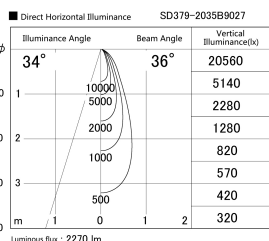

Item no. SD379-2035B9027

Series Name: AMMA Lens type Cylinder Tracklight (SD379)

Installation	Track mount
Type	Lens type tracklight : Cylinder type
Fixture wattage	21W
Beam angle	36deg
Color Temp.	2700K
CRI	Ra>90
Luminous	2268 lm
Body	Die-castaluminumalloy
Body finish	Black
Trim finish	Black
Reflector finish	N/A
IP Rate	IP20
Light source	COB module
Input Voltage	AC220~240V
Dimming Type	Non-Dimmable
Certificate	CE,CCC
Cut Hole	N/A