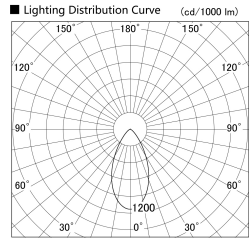

Item no. SD379-2050B9027

Series Name: AMMA Lens type Cylinder Tracklight (SD379)

Installation	Track mount
Type	Lens type tracklight : Cylinder type
Fixture wattage	21W
Beam angle	52deg
Color Temp.	2700K
CRI	Ra>90
Luminous	2077 lm
Body	Die-castaluminumalloy
Body finish	Black
Trim finish	Black
Reflector finish	N/A
IP Rate	IP20
Light source	COB module
Input Voltage	AC220~240V
Dimming Type	Non-Dimmable
Certificate	CE,CCC
Cut Hole	N/A