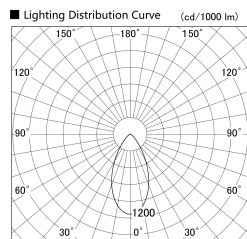

Item no. SD379-2050B9027

Series Name: AMMA Lens type Cylinder Tracklight (SD379)

Installation	Track mount
Type	Lens type tracklight : Cylinder type
Fixture wattage	21W
Beam angle	52deg
Color Temp.	2700K
CRI	Ra>90
Luminous	2077 lm
Body	Die-castaluminumalloy
Body finish	Black
Trim finish	Black
Reflector finish	N/A
IP Rate	IP20
Light source	COB module
Input Voltage	AC220~240V
Dimming Type	Non-Dimmable
Certificate	CE,CCC
Cut Hole	N/A