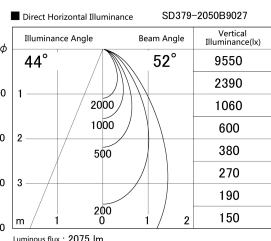

Item no. SD379-2050B9027

Series Name: AMMA Lens type Cylinder Tracklight (SD379)

Installation	Track mount
Type	Lens type tracklight : Cylinder type
Fixture wattage	21W
Beam angle	52deg
Color Temp.	2700K
CRI	Ra>90
Luminous	2077 lm
Body	Die-castaluminumalloy
Body finish	Black
Trim finish	Black
Reflector finish	N/A
IP Rate	IP20
Light source	COB module
Input Voltage	AC220~240V
Dimming Type	Non-Dimmable
Certificate	CE,CCC
Cut Hole	N/A