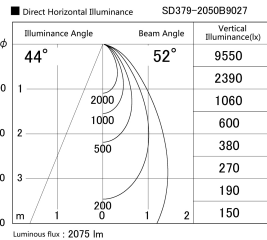

Item no. SD379-2050B9027

Series Name: AMMA Lens type Cylinder Tracklight (SD379)

Installation	Track mount
Type	Lens type tracklight : Cylinder type
Fixture wattage	21W
Beam angle	52deg
Color Temp.	2700K
CRI	Ra>90
Luminous	2077 lm
Body	Die-castaluminumalloy
Body finish	Black
Trim finish	Black
Reflector finish	N/A
IP Rate	IP20
Light source	COB module
Input Voltage	AC220~240V
Dimming Type	Non-Dimmable
Certificate	CE,CCC
Cut Hole	N/A