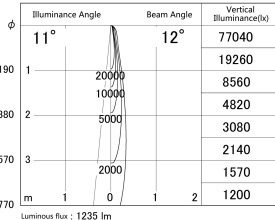

Item no. SD379-1610B9027

Series Name: AMMA Lens type Cylinder Tracklight (SD379)

■ Lighting Distribution Curve (cd/1000 lm)

■ Direct Horizontal Illuminance SD379-1610B9027

Installation	Track mount
Type	Lens type tracklight : Cylinder type
Fixture wattage	14W
Beam angle	12deg
Color Temp.	2700K
CRI	Ra>90
Luminous	1235 lm
Body	Die-castaluminumalloy
Body finish	Black
Trim finish	Black
Reflector finish	N/A
IP Rate	IP20
Light source	COB module
Input Voltage	AC220~240V
Dimming Type	Non-Dimmable
Certificate	CE,CCC
Cut Hole	N/A