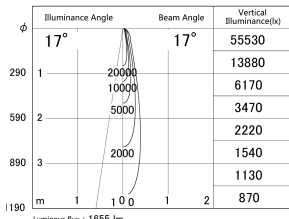

Item no. SD379-1615B9027

Series Name: AMMA Lens type Cylinder Tracklight (SD379)

■ Lighting Distribution Curve (cd/1000 lm)

Installation	Track mount
Type	Lens type tracklight : Cylinder type
Fixture wattage	14W
Beam angle	17deg
Color Temp.	2700K
CRI	Ra>90
Luminous	1656 lm
Body	Die-castaluminumalloy
Body finish	Black
Trim finish	Black
Reflector finish	N/A
IP Rate	IP20
Light source	COB module
Input Voltage	AC220~240V
Dimming Type	Non-Dimmable
Certificate	CE,CCC
Cut Hole	N/A