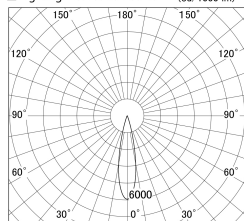

■ Lighting Distribution Curve (cd/1000 lm)