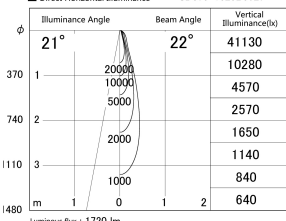

Item no. SD379-1625B9027

Series Name: AMMA Lens type Cylinder Tracklight (SD379)

■ Lighting Distribution Curve (cd/1000 lm)

Installation	Track mount
Type	Lens type tracklight : Cylinder type
Fixture wattage	14W
Beam angle	22deg
Color Temp.	2700K
CRI	Ra>90
Luminous	1720 lm
Body	Die-castaluminumalloy
Body finish	Black
Trim finish	Black
Reflector finish	N/A
IP Rate	IP20
Light source	COB module
Input Voltage	AC220~240V
Dimming Type	Non-Dimmable
Certificate	CE,CCC
Cut Hole	N/A