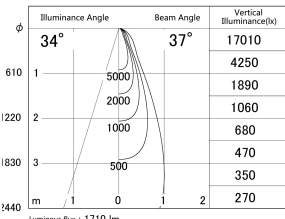

Item no. SD379-1635B9027

Series Name: AMMA Lens type Cylinder Tracklight (SD379)

■ Lighting Distribution Curve (cd/1000 lm)

Installation	Track mount
Type	Lens type tracklight : Cylinder type
Fixture wattage	14W
Beam angle	37deg
Color Temp.	2700K
CRI	Ra>90
Luminous	1711 lm
Body	Die-castaluminumalloy
Body finish	Black
Trim finish	Black
Reflector finish	N/A
IP Rate	IP20
Light source	COB module
Input Voltage	AC220~240V
Dimming Type	Non-Dimmable
Certificate	CE,CCC
Cut Hole	N/A