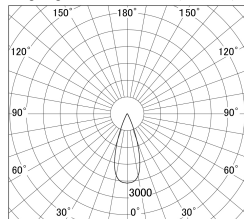

■ Lighting Distribution Curve (cd/1000 lm)