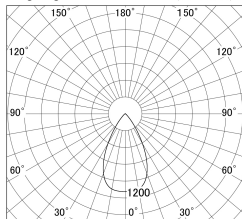

■ Lighting Distribution Curve (cd/1000 lm)