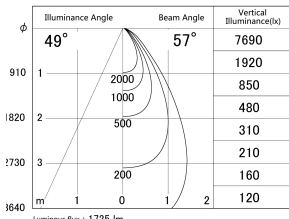

Item no. SD379-1655B9027

Series Name: AMMA Lens type Cylinder Tracklight (SD379)

■ Lighting Distribution Curve (cd/1000 lm)

Installation	Track mount
Type	Lens type tracklight : Cylinder type
Fixture wattage	14W
Beam angle	57deg
Color Temp.	2700K
CRI	Ra>90
Luminous	1723 lm
Body	Die-cast aluminum alloy
Body finish	Black
Trim finish	Black
Reflector finish	N/A
IP Rate	IP20
Light source	COB module
Input Voltage	AC220~240V
Dimming Type	Non-Dimmable
Certificate	CE,CCC
Cut Hole	N/A