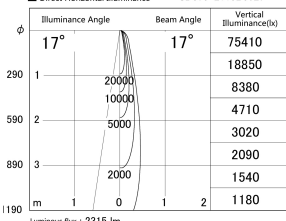

Item no. SD379-2115B9027

Series Name: AMMA Lens type Cylinder Tracklight (SD379)

■ Lighting Distribution Curve (cd/1000 lm)

Installation	Track mount
Type	Lens type tracklight : Cylinder type
Fixture wattage	21W
Beam angle	17deg
Color Temp.	2700K
CRI	Ra>90
Luminous	2317 lm
Body	Die-castaluminumalloy
Body finish	Black
Trim finish	Black
Reflector finish	N/A
IP Rate	IP20
Light source	COB module
Input Voltage	AC220~240V
Dimming Type	Non-Dimmable
Certificate	CE,CCC
Cut Hole	N/A