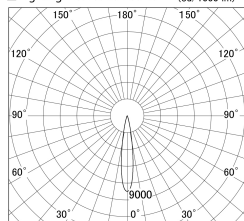

■ Lighting Distribution Curve (cd/1000 lm)