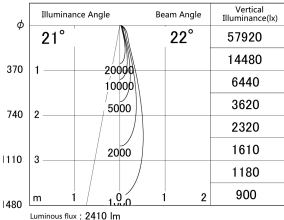

Item no. SD379-2125B9027

Series Name: AMMA Lens type Cylinder Tracklight (SD379)

■ Lighting Distribution Curve (cd/1000 lm)

■ Direct Horizontal Illuminance SD379-2125B9027

Installation	Track mount
Type	Lens type tracklight : Cylinder type
Fixture wattage	21W
Beam angle	22deg
Color Temp.	2700K
CRI	Ra>90
Luminous	2411 lm
Body	Die-castaluminumalloy
Body finish	Black
Trim finish	Black
Reflector finish	N/A
IP Rate	IP20
Light source	COB module
Input Voltage	AC220~240V
Dimming Type	Non-Dimmable
Certificate	CE,CCC
Cut Hole	N/A