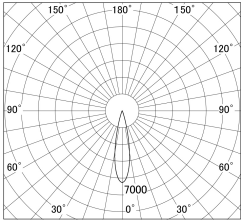

Item no. SD379-2125B9027

Series Name: AMMA Lens type Cylinder Tracklight (SD379)

■ Lighting Distribution Curve (cd/1000 lm)

■ Direct Horizontal Illuminance SD379-2125B9027

Installation	Track mount
Type	Lens type tracklight : Cylinder type
Fixture wattage	21W
Beam angle	22deg
Color Temp.	2700K
CRI	Ra>90
Luminous	2411 lm
Body	Die-castaluminumalloy
Body finish	Black
Trim finish	Black
Reflector finish	N/A
IP Rate	IP20
Light source	COB module
Input Voltage	AC220~240V
Dimming Type	Non-Dimmable
Certificate	CE,CCC
Cut Hole	N/A