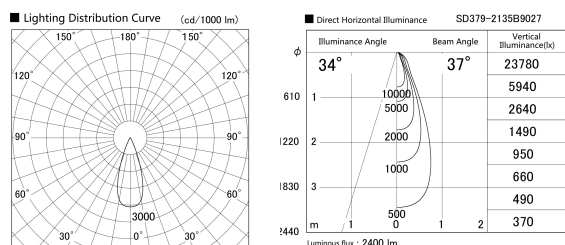

Item no. SD379-2135B9027

Series Name: AMMA Lens type Cylinder Tracklight (SD379)

Installation	Track mount
Type	Lens type tracklight : Cylinder type
Fixture wattage	21W
Beam angle	37deg
Color Temp.	2700K
CRI	Ra>90
Luminous	2398 lm
Body	Die-castaluminumalloy
Body finish	Black
Trim finish	Black
Reflector finish	N/A
IP Rate	IP20
Light source	COB module
Input Voltage	AC220~240V
Dimming Type	Non-Dimmable
Certificate	CE,CCC
Cut Hole	N/A