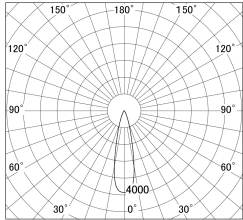

Item no. SD379-2525B9027

Series Name: AMMA Lens type Cylinder Tracklight (SD379)

■ Lighting Distribution Curve (cd/1000 lm)

■ Direct Horizontal Illuminance SD379-2525B9027

Luminous flux : 2870 lm

Installation	Track mount
Type	Lens type tracklight : Cylinder type
Fixture wattage	24W
Beam angle	25deg
Color Temp.	2700K
CRI	Ra>90
Luminous	2872 lm
Body	Die-castaluminumalloy
Body finish	Black
Trim finish	Black
Reflector finish	N/A
IP Rate	IP20
Light source	COB module
Input Voltage	AC220~240V
Dimming Type	Non-Dimmable
Certificate	CE,CCC
Cut Hole	N/A