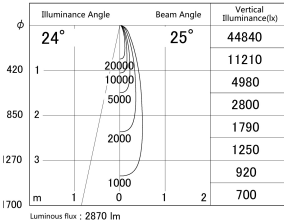

Item no. SD379-2525B9027

Series Name: AMMA Lens type Cylinder Tracklight (SD379)

■ Lighting Distribution Curve (cd/1000 lm)

■ Direct Horizontal Illuminance SD379-2525B9027

Luminous flux : 2870 lm

Installation	Track mount
Type	Lens type tracklight : Cylinder type
Fixture wattage	24W
Beam angle	25deg
Color Temp.	2700K
CRI	Ra>90
Luminous	2872 lm
Body	Die-castaluminumalloy
Body finish	Black
Trim finish	Black
Reflector finish	N/A
IP Rate	IP20
Light source	COB module
Input Voltage	AC220~240V
Dimming Type	Non-Dimmable
Certificate	CE,CCC
Cut Hole	N/A