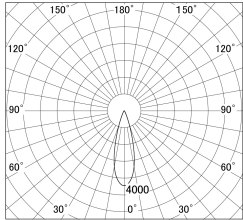

Item no. SD379-2530B9027

Series Name: AMMA Lens type Cylinder Tracklight (SD379)

■ Lighting Distribution Curve (cd/1000 lm)

■ Direct Horizontal Illuminance SD379-2530B9027

Installation	Track mount
Type	Lens type tracklight : Cylinder type
Fixture wattage	24W
Beam angle	29deg
Color Temp.	2700K
CRI	Ra>90
Luminous	2991 lm
Body	Die-castaluminumalloy
Body finish	Black
Trim finish	Black
Reflector finish	N/A
IP Rate	IP20
Light source	COB module
Input Voltage	AC220~240V
Dimming Type	Non-Dimmable
Certificate	CE,CCC
Cut Hole	N/A