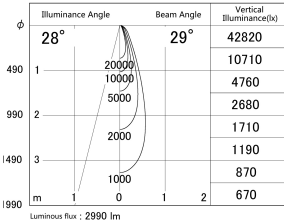

Item no. SD379-2530B9027

Series Name: AMMA Lens type Cylinder Tracklight (SD379)

■ Lighting Distribution Curve (cd/1000 lm)

■ Direct Horizontal Illuminance SD379-2530B9027

Installation	Track mount
Type	Lens type tracklight : Cylinder type
Fixture wattage	24W
Beam angle	29deg
Color Temp.	2700K
CRI	Ra>90
Luminous	2991 lm
Body	Die-castaluminumalloy
Body finish	Black
Trim finish	Black
Reflector finish	N/A
IP Rate	IP20
Light source	COB module
Input Voltage	AC220~240V
Dimming Type	Non-Dimmable
Certificate	CE,CCC
Cut Hole	N/A