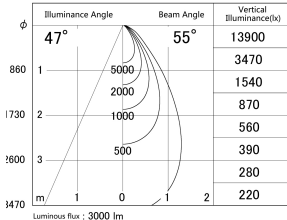

Item no. SD379-2555B9027

Series Name: AMMA Lens type Cylinder Tracklight (SD379)

■ Lighting Distribution Curve (cd/1000 lm)

■ Direct Horizontal Illuminance SD379-2555B9027

Installation	Track mount
Type	Lens type tracklight : Cylinder type
Fixture wattage	24W
Beam angle	55deg
Color Temp.	2700K
CRI	Ra>90
Luminous	3000 lm
Body	Die-castaluminumalloy
Body finish	Black
Trim finish	Black
Reflector finish	N/A
IP Rate	IP20
Light source	COB module
Input Voltage	AC220~240V
Dimming Type	Non-Dimmable
Certificate	CE,CCC
Cut Hole	N/A