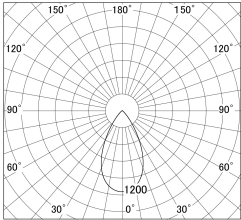

Item no. SD379-2555B9027

Series Name: AMMA Lens type Cylinder Tracklight (SD379)

■ Lighting Distribution Curve (cd/1000 lm)

■ Direct Horizontal Illuminance SD379-2555B9027

Installation	Track mount
Type	Lens type tracklight : Cylinder type
Fixture wattage	24W
Beam angle	55deg
Color Temp.	2700K
CRI	Ra>90
Luminous	3000 lm
Body	Die-castaluminumalloy
Body finish	Black
Trim finish	Black
Reflector finish	N/A
IP Rate	IP20
Light source	COB module
Input Voltage	AC220~240V
Dimming Type	Non-Dimmable
Certificate	CE,CCC
Cut Hole	N/A