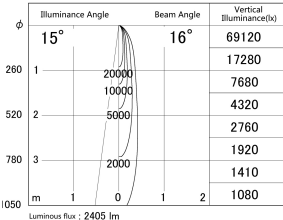

Item no. SD379-3015B9027

Series Name: AMMA Lens type Cylinder Tracklight (SD379)

■ Lighting Distribution Curve (cd/1000 lm)

■ Direct Horizontal Illuminance SD379-3015B9027

Installation	Track mount
Type	Lens type tracklight : Cylinder type
Fixture wattage	28W
Beam angle	16deg
Color Temp.	2700K
CRI	Ra>90
Luminous	2407 lm
Body	Die-castaluminumalloy
Body finish	Black
Trim finish	Black
Reflector finish	N/A
IP Rate	IP20
Light source	COB module
Input Voltage	AC220~240V
Dimming Type	Non-Dimmable
Certificate	CE,CCC
Cut Hole	N/A