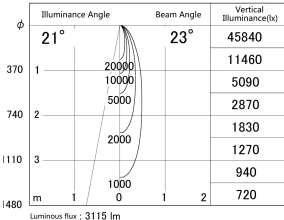

Item no. SD379-3025B9027

Series Name: AMMA Lens type Cylinder Tracklight (SD379)

■ Lighting Distribution Curve (cd/1000 lm)

■ Direct Horizontal Illuminance SD379-3025B9027

Installation	Track mount
Type	Lens type tracklight : Cylinder type
Fixture wattage	28W
Beam angle	23deg
Color Temp.	2700K
CRI	Ra>90
Luminous	3114 lm
Body	Die-castaluminumalloy
Body finish	Black
Trim finish	Black
Reflector finish	N/A
IP Rate	IP20
Light source	COB module
Input Voltage	AC220~240V
Dimming Type	Non-Dimmable
Certificate	CE,CCC
Cut Hole	N/A