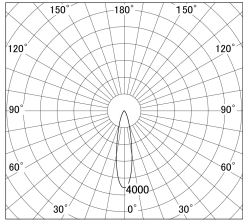

Item no. SD379-3025B9027

Series Name: AMMA Lens type Cylinder Tracklight (SD379)

■ Lighting Distribution Curve (cd/1000 lm)

■ Direct Horizontal Illuminance SD379-3025B9027

Installation	Track mount
Type	Lens type tracklight : Cylinder type
Fixture wattage	28W
Beam angle	23deg
Color Temp.	2700K
CRI	Ra>90
Luminous	3114 lm
Body	Die-castaluminumalloy
Body finish	Black
Trim finish	Black
Reflector finish	N/A
IP Rate	IP20
Light source	COB module
Input Voltage	AC220~240V
Dimming Type	Non-Dimmable
Certificate	CE,CCC
Cut Hole	N/A