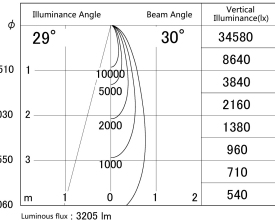

Item no. SD379-3030B9027

Series Name: AMMA Lens type Cylinder Tracklight (SD379)

■ Lighting Distribution Curve (cd/1000 lm)

■ Direct Horizontal Illuminance SD379-3030B9027

Installation	Track mount
Type	Lens type tracklight : Cylinder type
Fixture wattage	28W
Beam angle	30deg
Color Temp.	2700K
CRI	Ra>90
Luminous	3205 lm
Body	Die-castaluminumalloy
Body finish	Black
Trim finish	Black
Reflector finish	N/A
IP Rate	IP20
Light source	COB module
Input Voltage	AC220~240V
Dimming Type	Non-Dimmable
Certificate	CE,CCC
Cut Hole	N/A