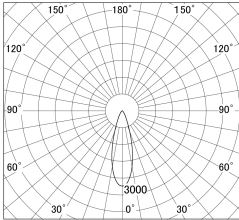

Item no. SD379-3030B9027

Series Name: AMMA Lens type Cylinder Tracklight (SD379)

■ Lighting Distribution Curve (cd/1000 lm)

■ Direct Horizontal Illuminance SD379-3030B9027

Installation	Track mount
Type	Lens type tracklight : Cylinder type
Fixture wattage	28W
Beam angle	30deg
Color Temp.	2700K
CRI	Ra>90
Luminous	3205 lm
Body	Die-castaluminumalloy
Body finish	Black
Trim finish	Black
Reflector finish	N/A
IP Rate	IP20
Light source	COB module
Input Voltage	AC220~240V
Dimming Type	Non-Dimmable
Certificate	CE,CCC
Cut Hole	N/A