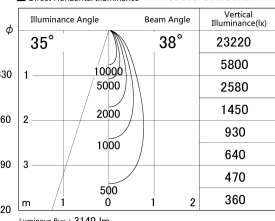

Item no. SD379-3040B9027

Series Name: AMMA Lens type Cylinder Tracklight (SD379)

■ Lighting Distribution Curve (cd/1000 lm)

Installation	Track mount
Type	Lens type tracklight : Cylinder type
Fixture wattage	28W
Beam angle	38deg
Color Temp.	2700K
CRI	Ra>90
Luminous	3138 lm
Body	Die-castaluminumalloy
Body finish	Black
Trim finish	Black
Reflector finish	N/A
IP Rate	IP20
Light source	COB module
Input Voltage	AC220~240V
Dimming Type	Non-Dimmable
Certificate	CE,CCC
Cut Hole	N/A