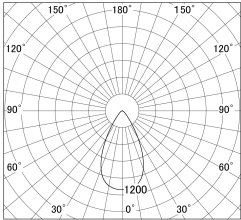

Item no. SD379-3055B9027

Series Name: AMMA Lens type Cylinder Tracklight (SD379)

■ Lighting Distribution Curve (cd/1000 lm)

■ Direct Horizontal Illuminance SD379-3055B9027

Installation	Track mount
Type	Lens type tracklight : Cylinder type
Fixture wattage	28W
Beam angle	55deg
Color Temp.	2700K
CRI	Ra>90
Luminous	3143 lm
Body	Die-castaluminumalloy
Body finish	Black
Trim finish	Black
Reflector finish	N/A
IP Rate	IP20
Light source	COB module
Input Voltage	AC220~240V
Dimming Type	Non-Dimmable
Certificate	CE,CCC
Cut Hole	N/A