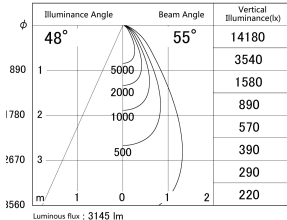

Item no. SD379-3055B9027

Series Name: AMMA Lens type Cylinder Tracklight (SD379)

■ Lighting Distribution Curve (cd/1000 lm)

■ Direct Horizontal Illuminance SD379-3055B9027

Installation	Track mount
Type	Lens type tracklight : Cylinder type
Fixture wattage	28W
Beam angle	55deg
Color Temp.	2700K
CRI	Ra>90
Luminous	3143 lm
Body	Die-castaluminumalloy
Body finish	Black
Trim finish	Black
Reflector finish	N/A
IP Rate	IP20
Light source	COB module
Input Voltage	AC220~240V
Dimming Type	Non-Dimmable
Certificate	CE,CCC
Cut Hole	N/A