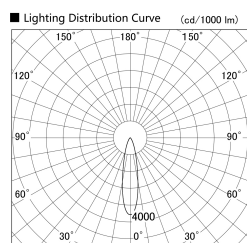

Item no. SD379-3525B9027

Series Name: AMMA Lens type Cylinder Tracklight (SD379)

Installation	Track mount
Type	Lens type tracklight : Cylinder type
Fixture wattage	32W
Beam angle	23deg
Color Temp.	2700K
CRI	Ra>90
Luminous	3527 lm
Body	Die-castaluminumalloy
Body finish	Black
Trim finish	Black
Reflector finish	N/A
IP Rate	IP20
Light source	COB module
Input Voltage	AC220~240V
Dimming Type	Non-Dimmable
Certificate	CE,CCC
Cut Hole	N/A