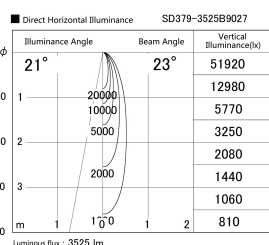

Item no. SD379-3525B9027

Series Name: AMMA Lens type Cylinder Tracklight (SD379)

Installation	Track mount
Type	Lens type tracklight : Cylinder type
Fixture wattage	32W
Beam angle	23deg
Color Temp.	2700K
CRI	Ra>90
Luminous	3527 lm
Body	Die-castaluminumalloy
Body finish	Black
Trim finish	Black
Reflector finish	N/A
IP Rate	IP20
Light source	COB module
Input Voltage	AC220~240V
Dimming Type	Non-Dimmable
Certificate	CE,CCC
Cut Hole	N/A